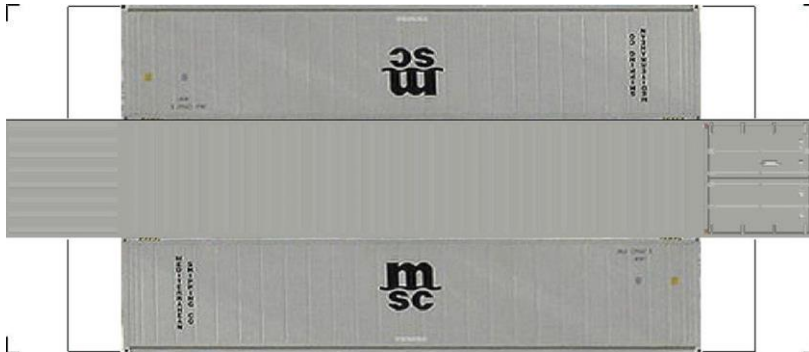

# BUILD YOUR OWN (N SCALE) 40ft SHIPPING CONTAINERS

[Click to watch instructional video](#)

**BUILD YOUR OWN ( 40ft SHIPPING CONTAINERS ) N SCALE**

Drawn By  
[www.krafttrains.com](http://www.krafttrains.com)