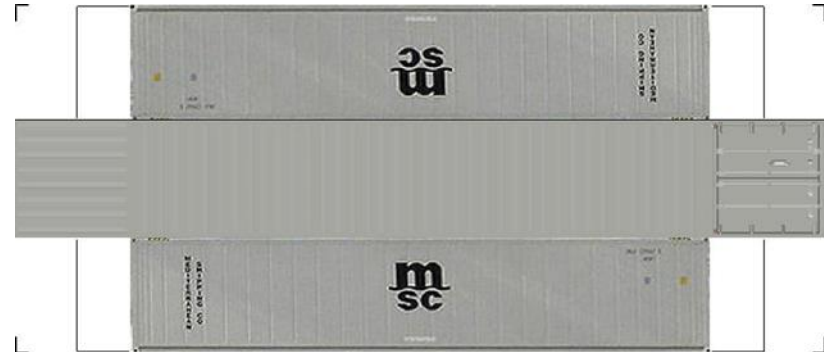

# BUILD YOUR OWN (N SCALE) 40ft SHIPPING CONTAINERS

[Click to watch instructional video](#)

**BUILD YOUR OWN ( 40ft SHIPPING CONTAINERS ) N SCALE**

Drawn By  
[www.krafttrains.com](http://www.krafttrains.com)