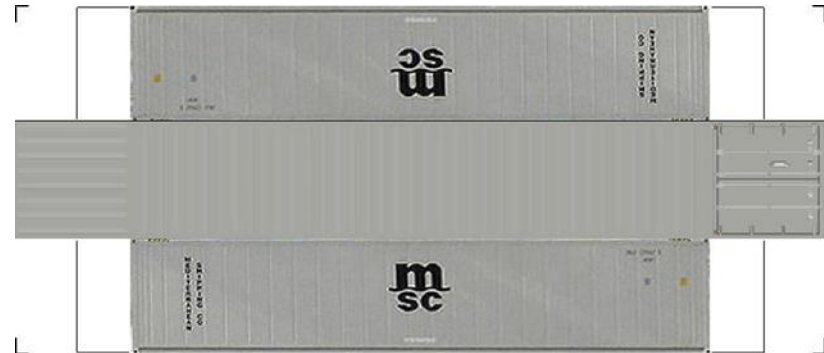

# BUILD YOUR OWN (N SCALE) 40ft SHIPPING CONTAINERS

[Click to watch instructional video](#)

**BUILD YOUR OWN ( 40ft SHIPPING CONTAINERS ) N SCALE**

Drawn By  
[www.krafttrains.com](http://www.krafttrains.com)