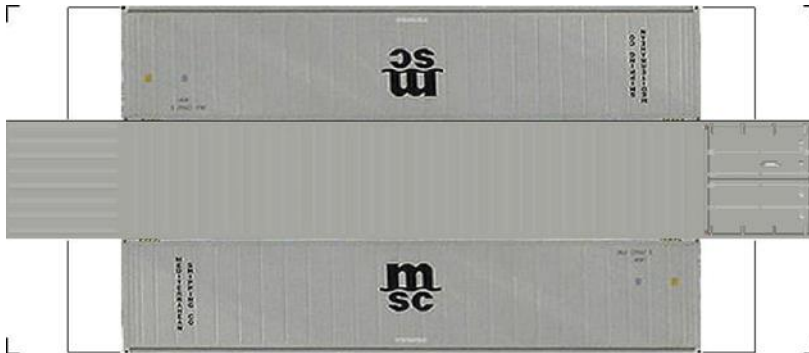

# BUILD YOUR OWN (N SCALE) 40ft SHIPPING CONTAINERS

[Click to watch instructional video](#)

**BUILD YOUR OWN ( 40ft SHIPPING CONTAINERS ) N SCALE**

Drawn By  
[www.krafttrains.com](http://www.krafttrains.com)